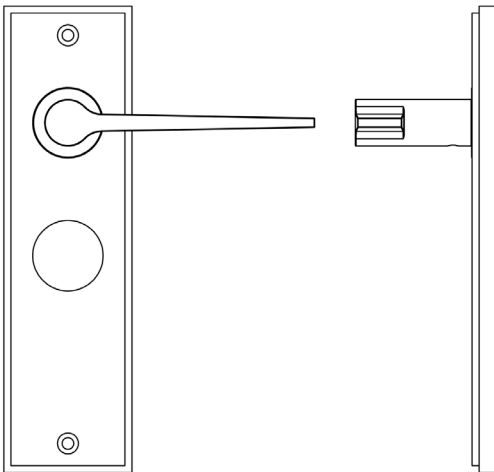

### CODE

**BUR20KIT166**

### DESCRIPTION

**Lever On Plate**

### PRODUCT SPECIFICATION

- 38mm centres
- Sprung
- Bathroom plate
- Grade 4 corrosion
- Matt lacquered solid brass
- Back to back fixing recommended
- Suitable for doors 35-55mm