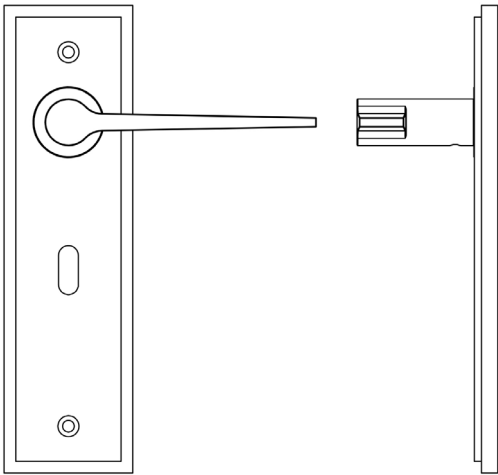

CODE

BUR20KIT165

DESCRIPTION

Lever On Plate

STANDARDS

PRODUCT SPECIFICATION

- 38mm centres
- Sprung
- Lock plate
- Grade 4 corrosion
- Matt lacquered solid brass
- Back to back fixing recommended
- Suitable for doors 35-55mm

TECHNICAL DRAWING

FINISHES

- Polished Nickel