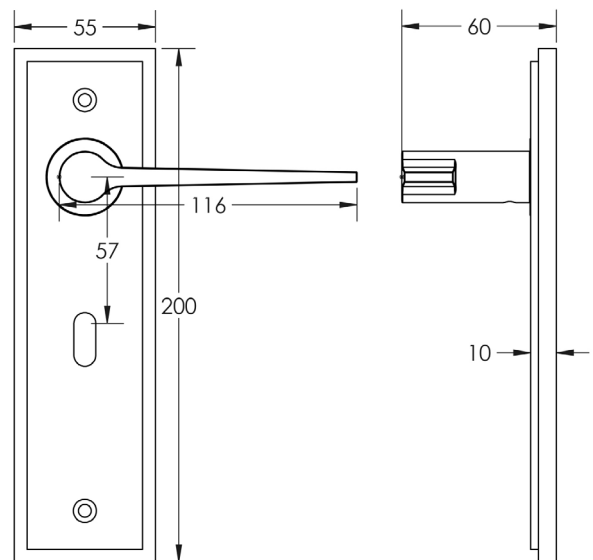

CODE

BUR20KIT165

DESCRIPTION

Lever On Plate

STANDARDS

PRODUCT SPECIFICATION

- 38mm centres
- Sprung
- Lock plate
- Grade 4 corrosion
- Matt lacquered solid brass
- Back to back fixing recommended
- Suitable for doors 35-55mm

TECHNICAL DRAWING

FINISHES

- Polished Nickel