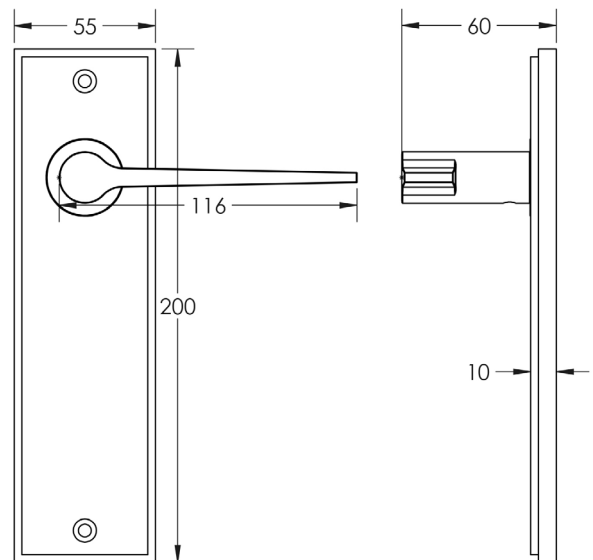

TECHNICAL DRAWING