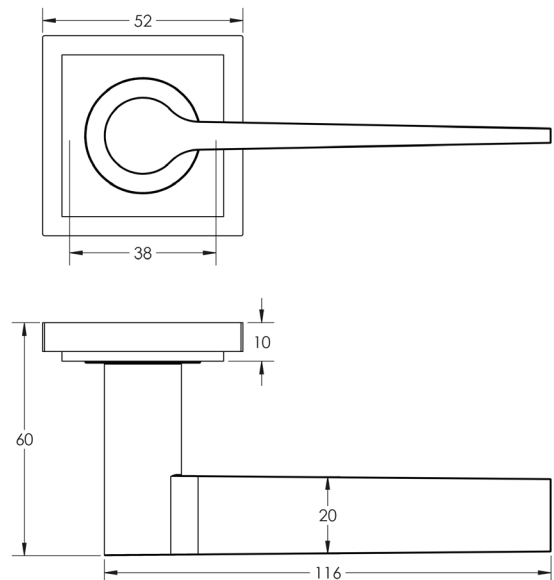

CODE

BUR20KIT163

DESCRIPTION

Lever On Rose

STANDARDS

PRODUCT SPECIFICATION

- 38mm centres
- Sprung
- Square stepped rose
- Grade 4 corrosion
- Matt lacquered solid brass
- Back to back fixing recommended
- Suitable for doors 35-55mm

TECHNICAL DRAWING

FINISHES

- Polished Nickel