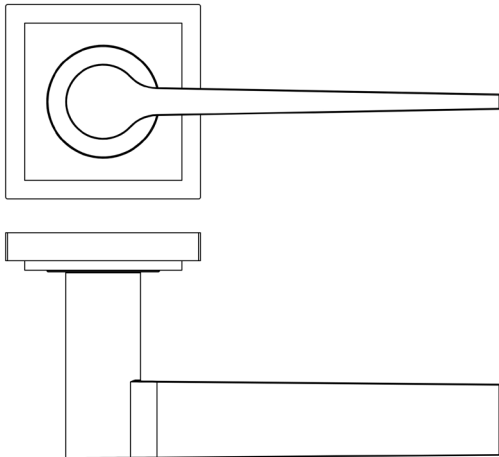

CODE

BUR20KIT163

DESCRIPTION

Lever On Rose

STANDARDS

PRODUCT SPECIFICATION

- 38mm centres
- Sprung
- Square stepped rose
- Grade 4 corrosion
- Matt lacquered solid brass
- Back to back fixing recommended
- Suitable for doors 35-55mm

TECHNICAL DRAWING

FINISHES

- Polished Nickel