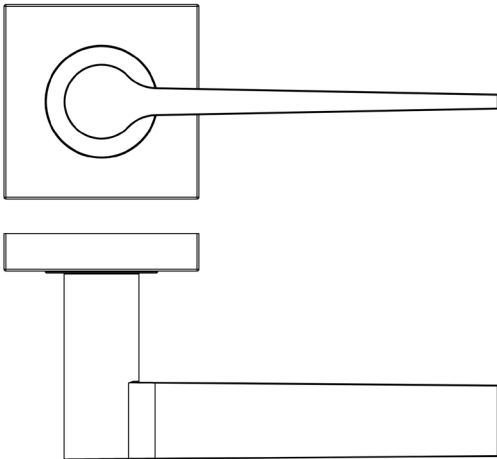

CODE

BUR20KIT162

DESCRIPTION

Lever On Rose

STANDARDS

PRODUCT SPECIFICATION

- 38mm centres
- Sprung
- Square plain rose
- Grade 4 corrosion
- Matt lacquered solid brass
- Back to back fixing recommended
- Suitable for doors 35-55mm

TECHNICAL DRAWING

FINISHES

- Polished Nickel