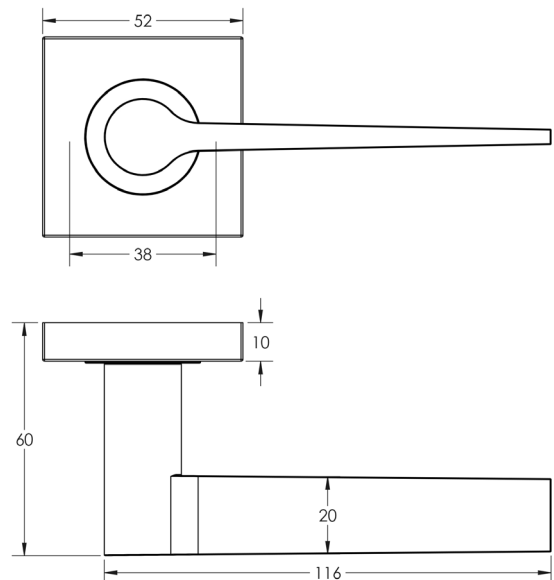

CODE

BUR20KIT162

DESCRIPTION

Lever On Rose

STANDARDS

PRODUCT SPECIFICATION

- 38mm centres
- Sprung
- Square plain rose
- Grade 4 corrosion
- Matt lacquered solid brass
- Back to back fixing recommended
- Suitable for doors 35-55mm

TECHNICAL DRAWING

FINISHES

- Polished Nickel