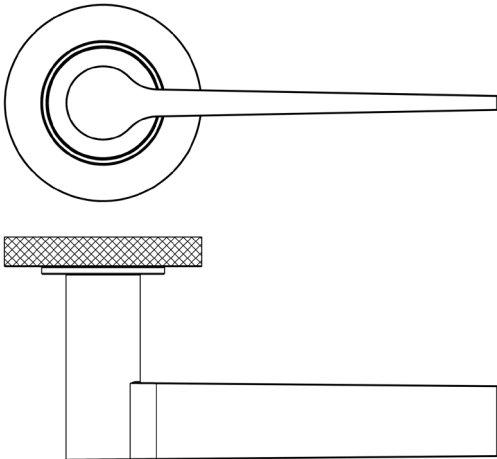

### DESCRIPTION

**Lever On Rose**

### PRODUCT SPECIFICATION

- 38mm centres
- Sprung
- Knurled rose
- Grade 4 corrosion
- Matt lacquered solid brass
- Back to back fixing recommended
- Suitable for doors 35-55mm