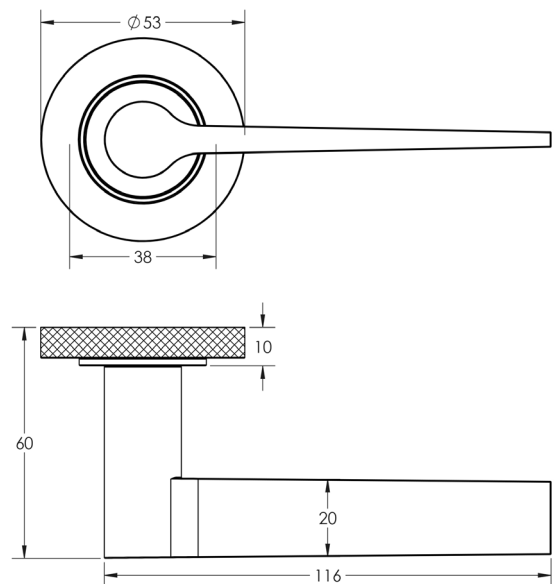

TECHNICAL DRAWING