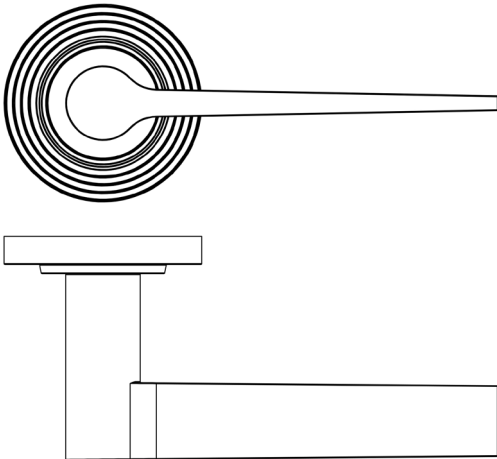

CODE

BUR20KIT160

DESCRIPTION

Lever On Rose

STANDARDS

PRODUCT SPECIFICATION

- 38mm centres
- Sprung
- Reeded rose
- Grade 4 corrosion
- Matt lacquered solid brass
- Back to back fixing recommended
- Suitable for doors 35-55mm

TECHNICAL DRAWING

FINISHES

- Polished Nickel