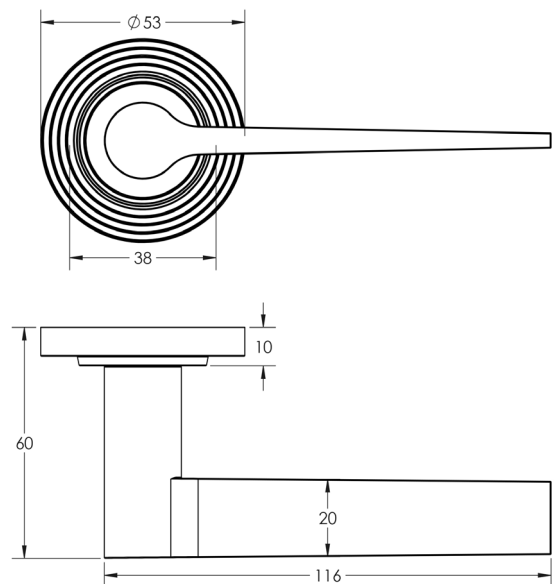

CODE

BUR20KIT160

DESCRIPTION

Lever On Rose

STANDARDS

PRODUCT SPECIFICATION

- 38mm centres
- Sprung
- Reeded rose
- Grade 4 corrosion
- Matt lacquered solid brass
- Back to back fixing recommended
- Suitable for doors 35-55mm

TECHNICAL DRAWING

FINISHES

- Polished Nickel