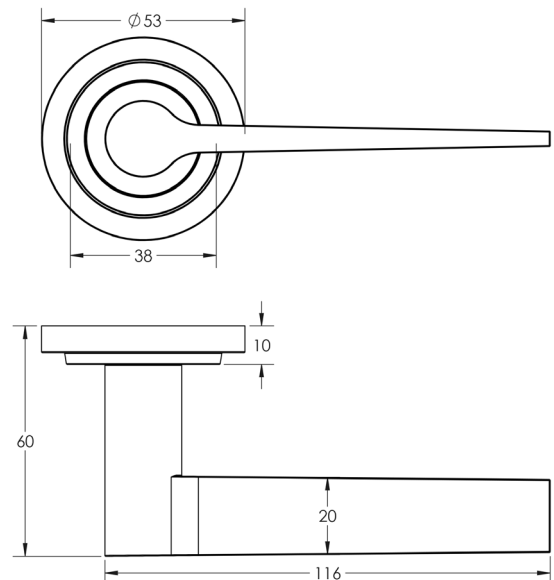

TECHNICAL DRAWING