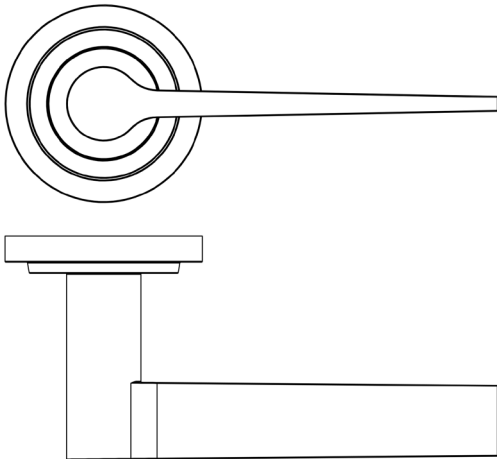

### DESCRIPTION

**Lever On Rose**

### PRODUCT SPECIFICATION

- 38mm centres
- Sprung
- Stepped rose
- Grade 4 corrosion
- Matt lacquered solid brass
- Back to back fixing recommended
- Suitable for doors 35-55mm