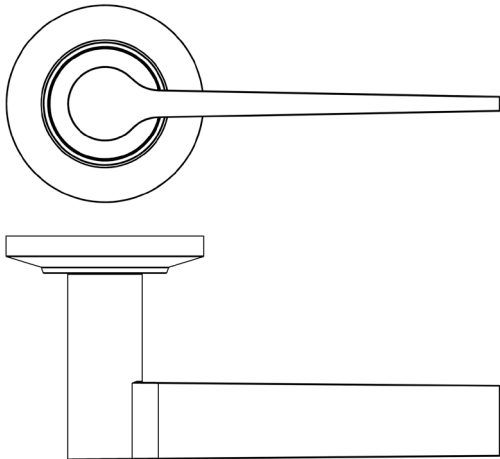

### DESCRIPTION

**Lever On Rose**

### PRODUCT SPECIFICATION

- 38mm centres
- Sprung
- Chamfered rose
- Grade 4 corrosion
- Matt lacquered solid brass
- Back to back fixing recommended
- Suitable for doors 35-55mm