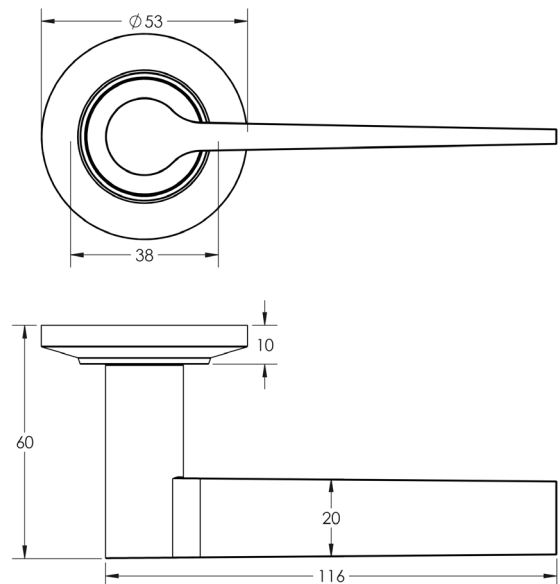

TECHNICAL DRAWING