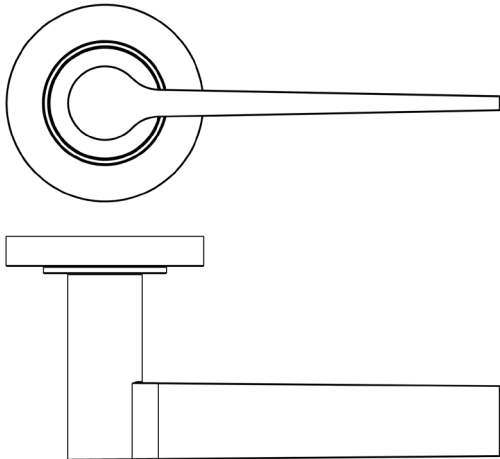

CODE

BUR20KIT157

DESCRIPTION

Lever On Rose

STANDARDS

PRODUCT SPECIFICATION

- 38mm centres
- Sprung
- Plain rose
- Grade 4 corrosion
- Matt lacquered solid brass
- Back to back fixing recommended
- Suitable for doors 35-55mm

TECHNICAL DRAWING

FINISHES

- Polished Nickel