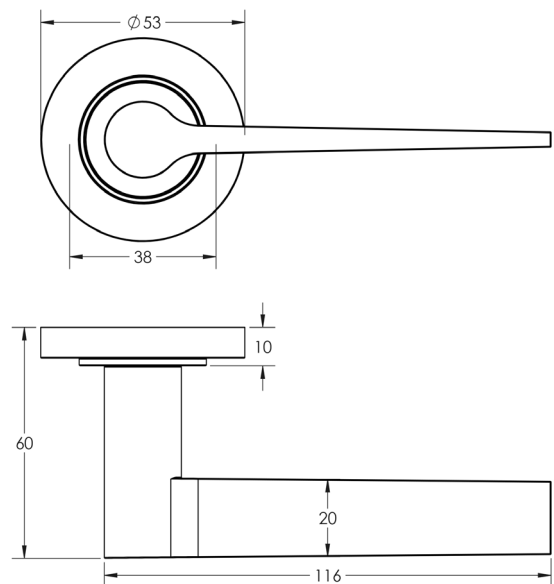

CODE

BUR20KIT157

DESCRIPTION

Lever On Rose

STANDARDS

PRODUCT SPECIFICATION

- 38mm centres
- Sprung
- Plain rose
- Grade 4 corrosion
- Matt lacquered solid brass
- Back to back fixing recommended
- Suitable for doors 35-55mm

TECHNICAL DRAWING

FINISHES

- Polished Nickel