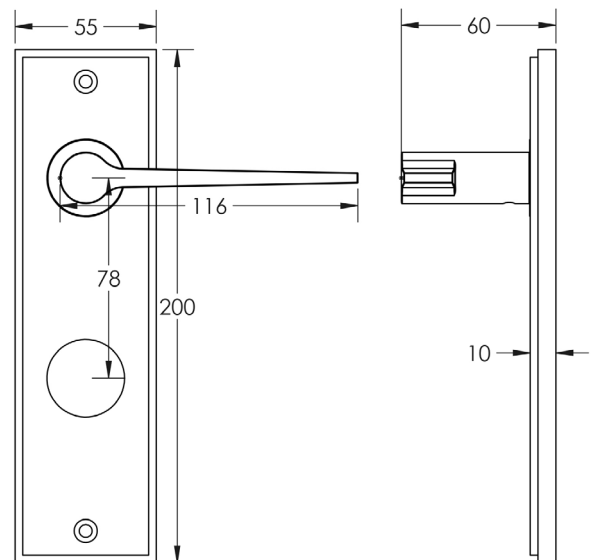

CODE

BUR20KIT13

DESCRIPTION

Lever On Plate

STANDARDS

PRODUCT SPECIFICATION

- 38mm centres
- Sprung
- Din bathroom plate
- Grade 4 corrosion
- Matt lacquered solid brass
- Back to back fixing recommended
- Suitable for doors 35-55mm

TECHNICAL DRAWING

FINISHES

- Antique Brass