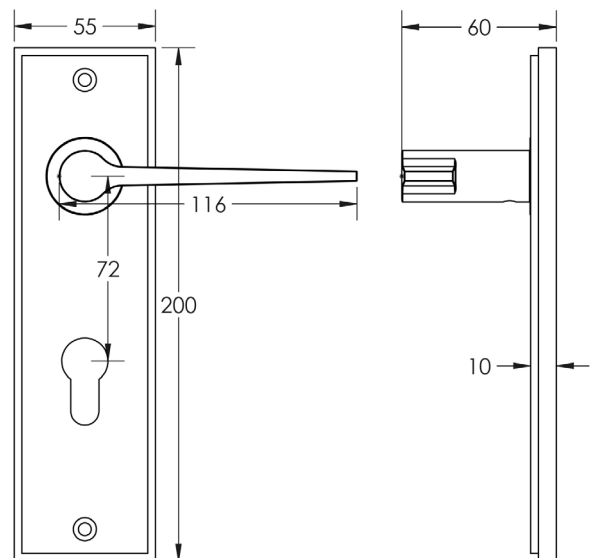

CODE

**BUR20KIT12**

DESCRIPTION

**Lever On Plate**

STANDARDS

PRODUCT SPECIFICATION

- 38mm centres
- Sprung
- Din euro lock plate
- Grade 4 corrosion
- Matt lacquered solid brass
- Back to back fixing recommended
- Suitable for doors 35-55mm

TECHNICAL DRAWING

FINISHES

- Antique Brass