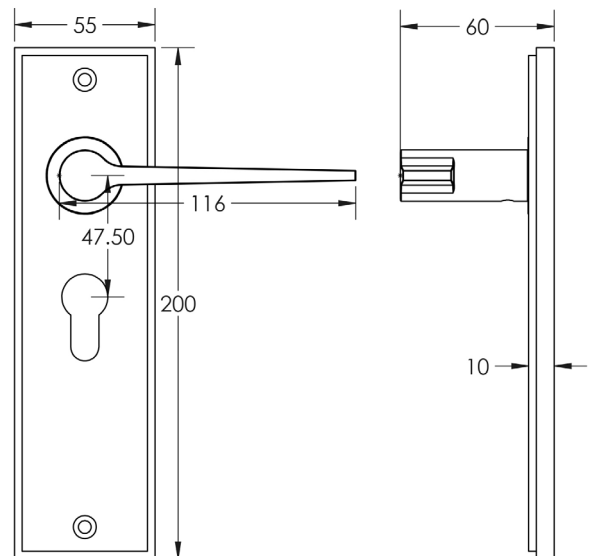

CODE

BUR20KIT11

DESCRIPTION

Lever On Plate

STANDARDS

PRODUCT SPECIFICATION

- 38mm centres
- Sprung
- Euro lock plate
- Grade 4 corrosion
- Matt lacquered solid brass
- Back to back fixing recommended
- Suitable for doors 35-55mm

TECHNICAL DRAWING

FINISHES

- Antique Brass