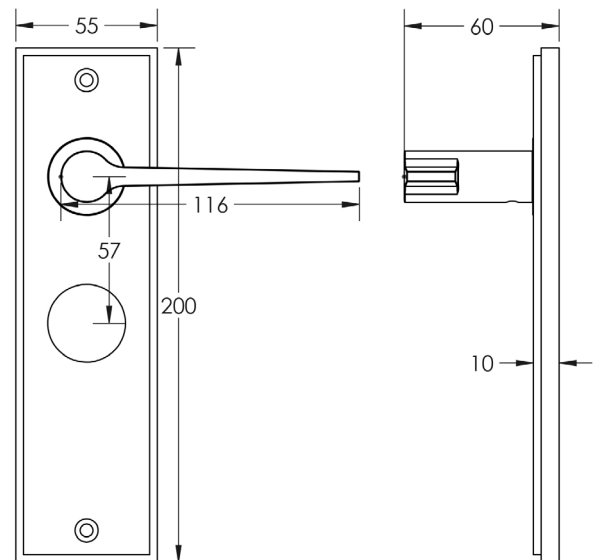

CODE

BUR20KIT10

DESCRIPTION

Lever On Plate

STANDARDS

PRODUCT SPECIFICATION

- 38mm centres
- Sprung
- Bathroom plate
- Grade 4 corrosion
- Matt lacquered solid brass
- Back to back fixing recommended
- Suitable for doors 35-55mm

TECHNICAL DRAWING

FINISHES

- Antique Brass