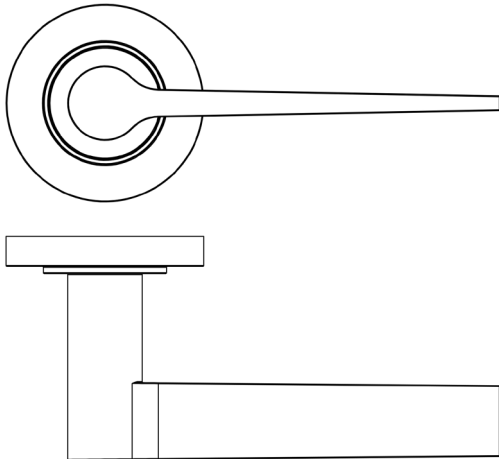

CODE

BUR20KIT1

DESCRIPTION

Lever On Rose

STANDARDS

PRODUCT SPECIFICATION

- 38mm centres
- Sprung
- Plain rose
- Grade 4 corrosion
- Matt lacquered solid brass
- Back to back fixing recommended
- Suitable for doors 35-55mm

TECHNICAL DRAWING

FINISHES

- Antique Brass