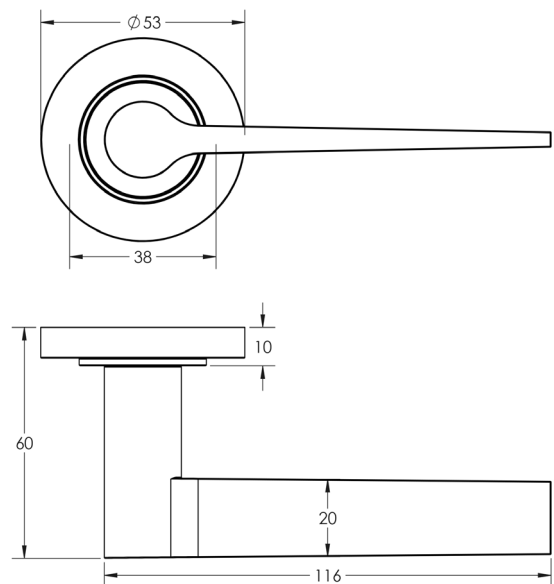

CODE

BUR20KIT1

DESCRIPTION

Lever On Rose

STANDARDS

PRODUCT SPECIFICATION

- 38mm centres
- Sprung
- Plain rose
- Grade 4 corrosion
- Matt lacquered solid brass
- Back to back fixing recommended
- Suitable for doors 35-55mm

TECHNICAL DRAWING

FINISHES

- Antique Brass