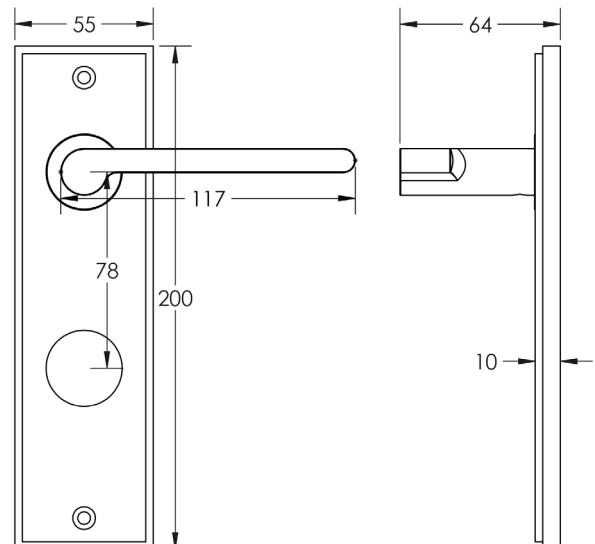

TECHNICAL DRAWING