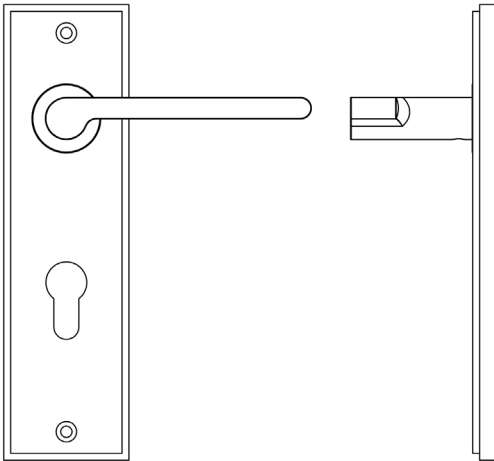

CODE

BUR15KIT90

DESCRIPTION

Lever On Plate

STANDARDS

PRODUCT SPECIFICATION

- 38mm centres
- Sprung
- Din euro lock plate
- Grade 4 corrosion
- Matt lacquered solid brass
- Back to back fixing recommended
- Suitable for doors 35-55mm

TECHNICAL DRAWING

FINISHES

- Dark Bronze