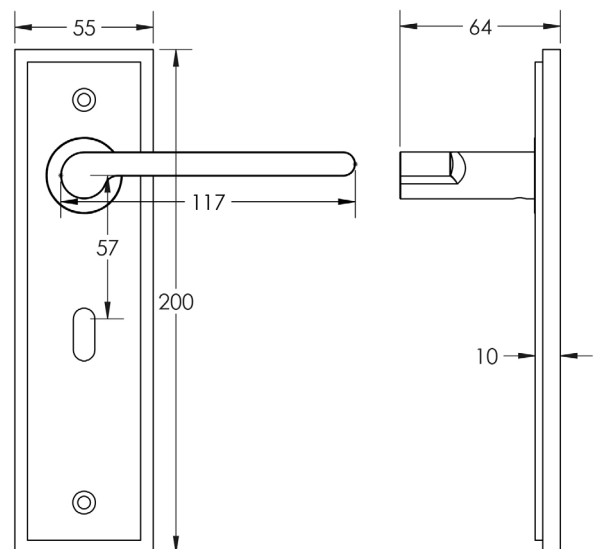

CODE

BUR15KIT9

DESCRIPTION

Lever On Plate

STANDARDS

PRODUCT SPECIFICATION

- 38mm centres
- Sprung
- Lock plate
- Grade 4 corrosion
- Matt lacquered solid brass
- Back to back fixing recommended
- Suitable for doors 35-55mm

TECHNICAL DRAWING

FINISHES

- Antique Brass