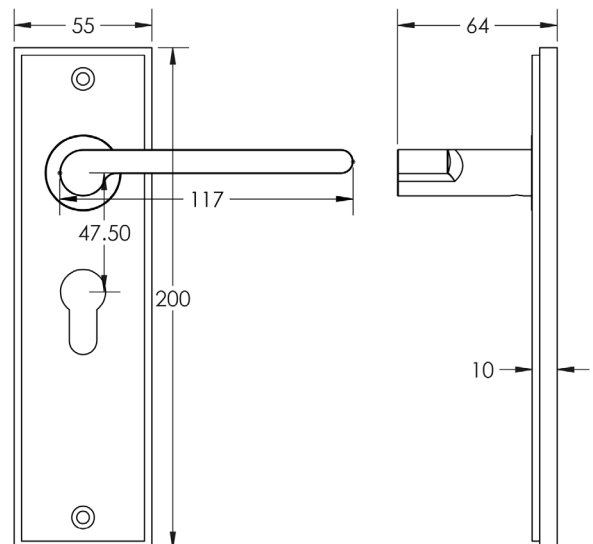

TECHNICAL DRAWING