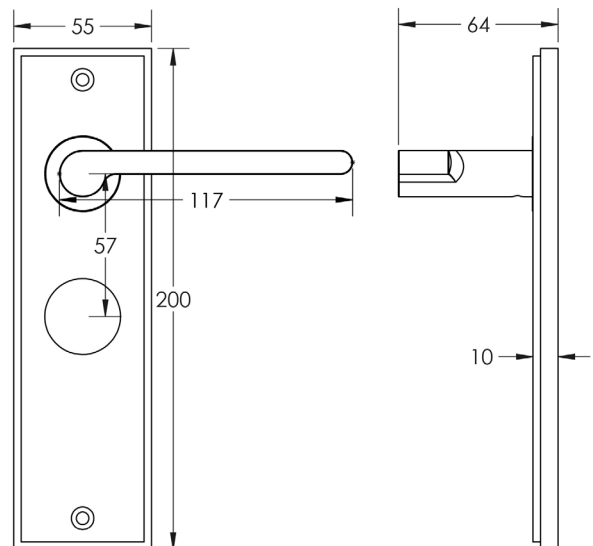

TECHNICAL DRAWING