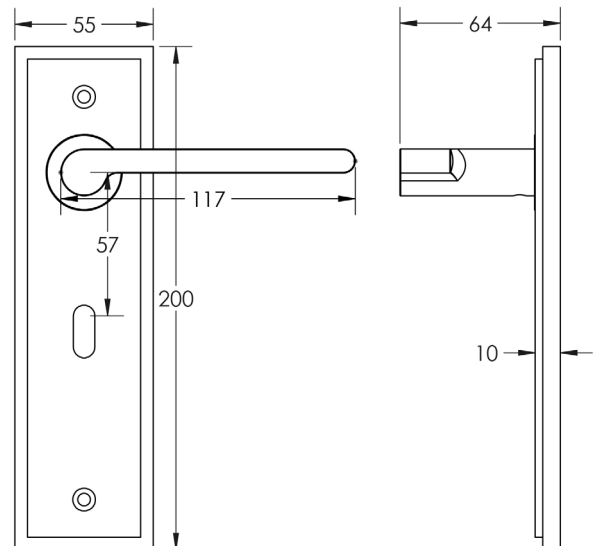

TECHNICAL DRAWING