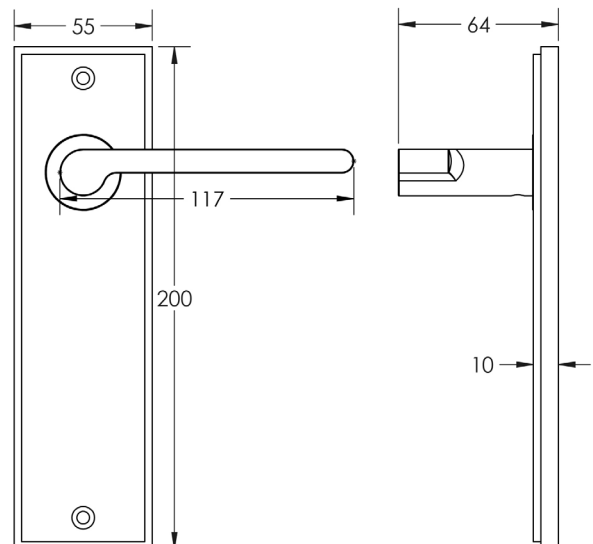

TECHNICAL DRAWING