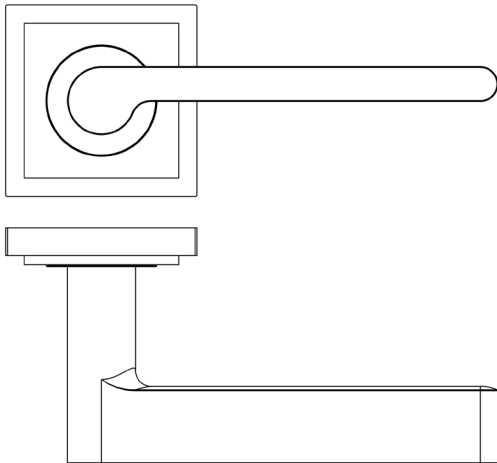

CODE

BUR15KIT85

DESCRIPTION

Lever On Rose

STANDARDS

PRODUCT SPECIFICATION

- 38mm centres
- Sprung
- Square stepped rose
- Grade 4 corrosion
- Matt lacquered solid brass
- Back to back fixing recommended
- Suitable for doors 35-55mm