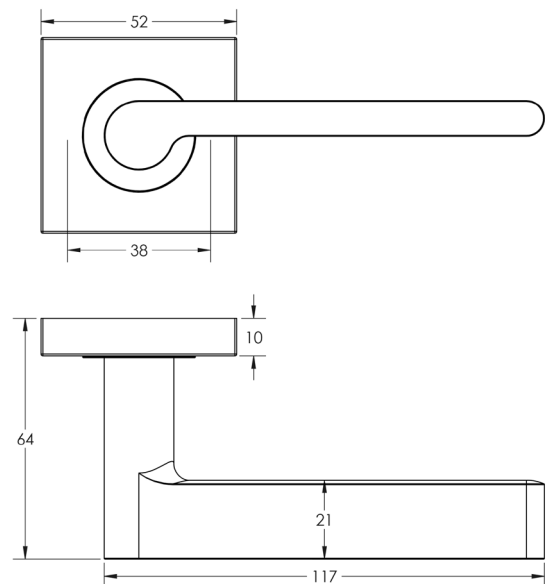

TECHNICAL DRAWING