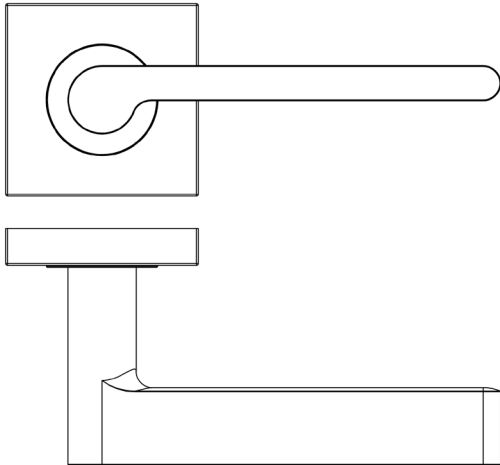

CODE

BUR15KIT84

DESCRIPTION

Lever On Rose

STANDARDS

PRODUCT SPECIFICATION

- 38mm centres
- Sprung
- Square plain rose
- Grade 4 corrosion
- Matt lacquered solid brass
- Back to back fixing recommended
- Suitable for doors 35-55mm