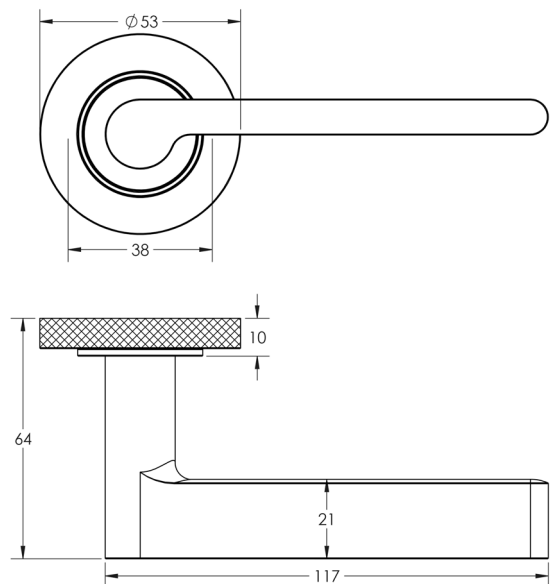

TECHNICAL DRAWING