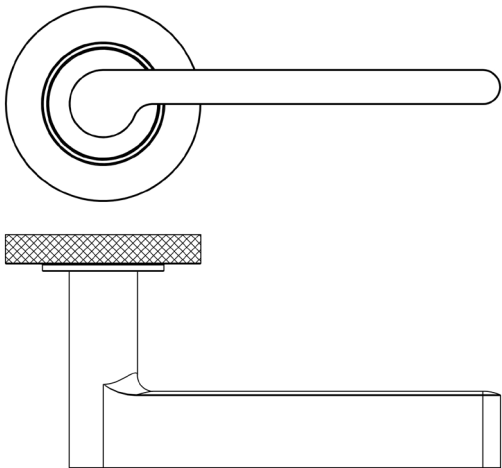

CODE

BUR15KIT83

DESCRIPTION

Lever On Rose

STANDARDS

PRODUCT SPECIFICATION

- 38mm centres
- Sprung
- Knurled rose
- Grade 4 corrosion
- Matt lacquered solid brass
- Back to back fixing recommended
- Suitable for doors 35-55mm