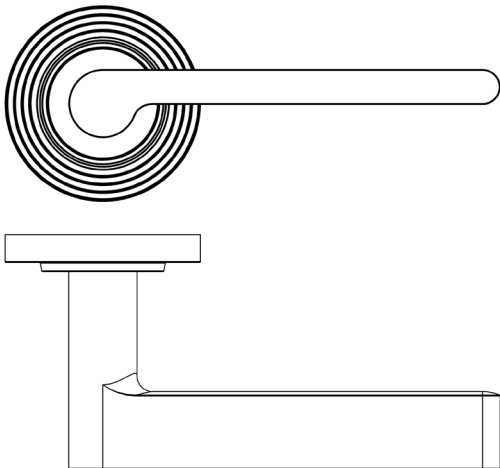

CODE

BUR15KIT82

DESCRIPTION

Lever On Rose

STANDARDS

PRODUCT SPECIFICATION

- 38mm centres
- Sprung
- Reeded rose
- Grade 4 corrosion
- Matt lacquered solid brass
- Back to back fixing recommended
- Suitable for doors 35-55mm

TECHNICAL DRAWING

FINISHES

- Dark Bronze