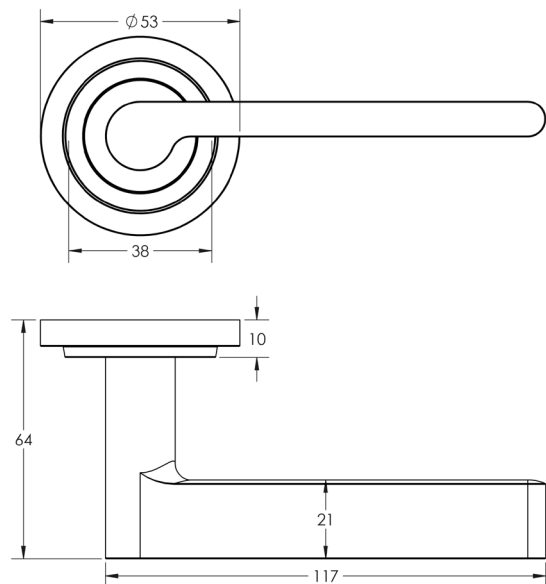

TECHNICAL DRAWING