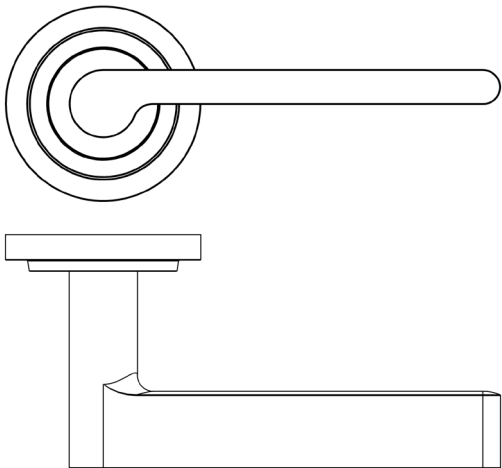

CODE

BUR15KIT81

DESCRIPTION

Lever On Rose

STANDARDS

PRODUCT SPECIFICATION

- 38mm centres
- Sprung
- Stepped rose
- Grade 4 corrosion
- Matt lacquered solid brass
- Back to back fixing recommended
- Suitable for doors 35-55mm

TECHNICAL DRAWING

FINISHES

- Dark Bronze