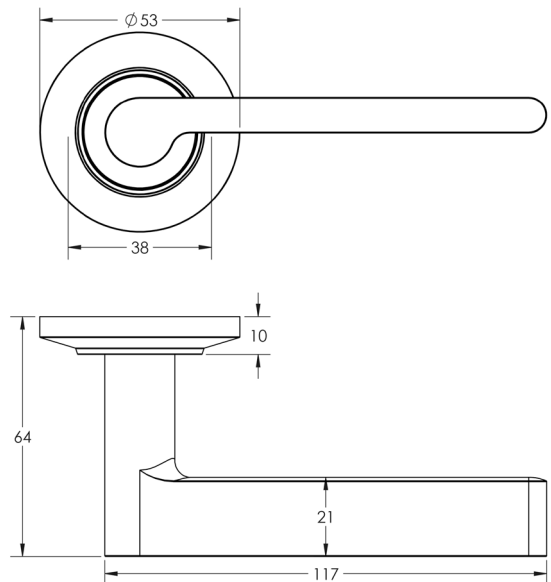

TECHNICAL DRAWING