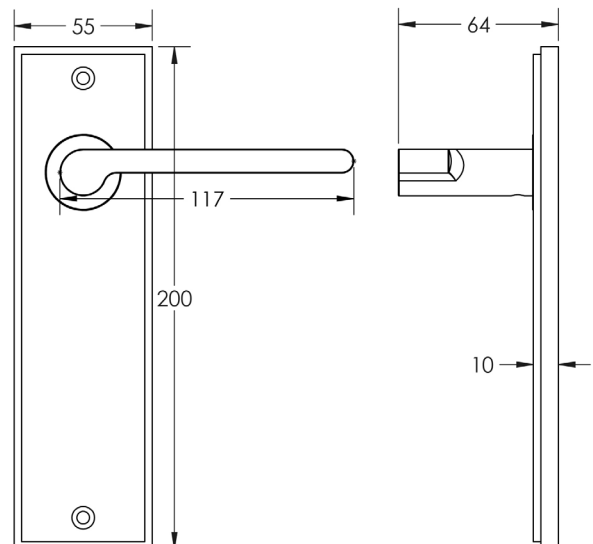

CODE

BUR15KIT8

DESCRIPTION

Lever On Plate

STANDARDS

PRODUCT SPECIFICATION

- 38mm centres
- Sprung
- Latch plate
- Grade 4 corrosion
- Matt lacquered solid brass
- Back to back fixing recommended
- Suitable for doors 35-55mm

TECHNICAL DRAWING

FINISHES

- Antique Brass