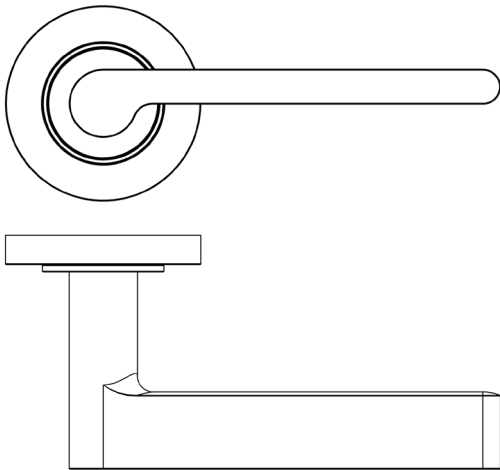

CODE

BUR15KIT79

DESCRIPTION

Lever On Rose

STANDARDS

PRODUCT SPECIFICATION

- 38mm centres
- Sprung
- Plain rose
- Grade 4 corrosion
- Matt lacquered solid brass
- Back to back fixing recommended
- Suitable for doors 35-55mm