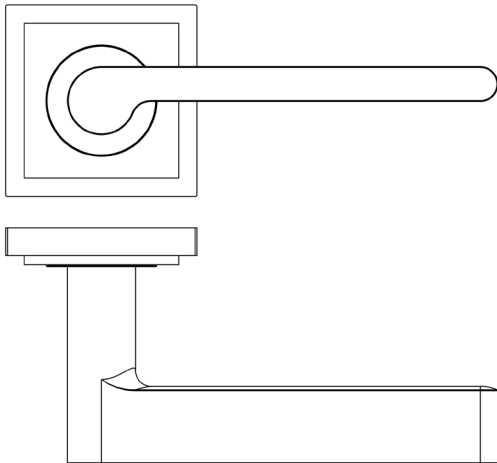

### DESCRIPTION

**Lever On Rose**

### PRODUCT SPECIFICATION

- 38mm centres
- Sprung
- Square stepped rose
- Grade 4 corrosion
- Matt lacquered solid brass
- Back to back fixing recommended
- Suitable for doors 35-55mm