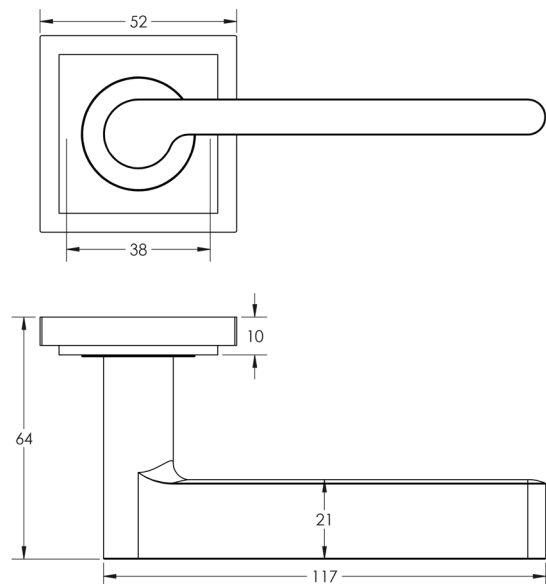

TECHNICAL DRAWING