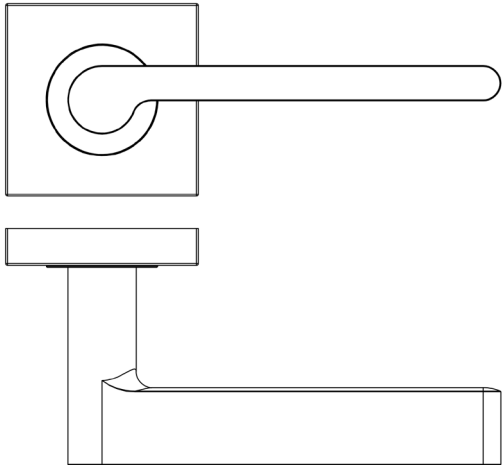

### DESCRIPTION

**Lever On Rose**

### PRODUCT SPECIFICATION

- 38mm centres
- Sprung
- Square plain rose
- Grade 4 corrosion
- Matt lacquered solid brass
- Back to back fixing recommended
- Suitable for doors 35-55mm