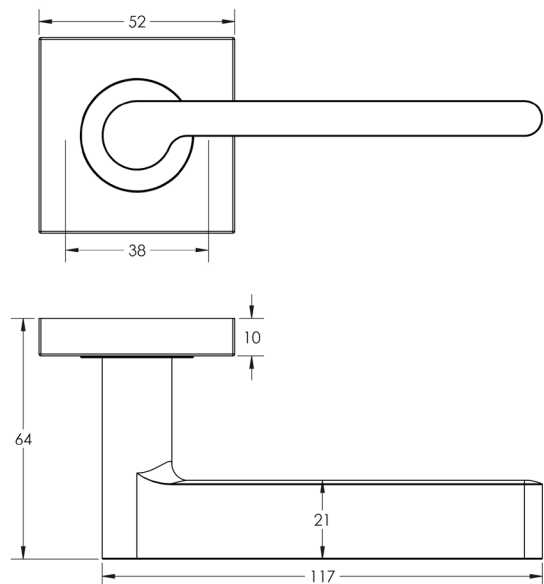

TECHNICAL DRAWING