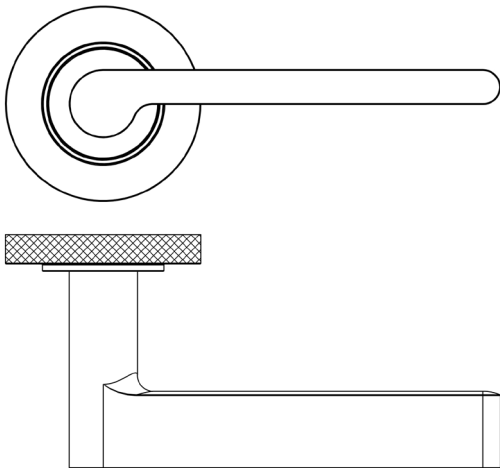

CODE

BUR15KIT5

DESCRIPTION

Lever On Rose

STANDARDS

PRODUCT SPECIFICATION

- 38mm centres
- Sprung
- Knurled rose
- Grade 4 corrosion
- Matt lacquered solid brass
- Back to back fixing recommended
- Suitable for doors 35-55mm

TECHNICAL DRAWING

FINISHES

- Antique Brass