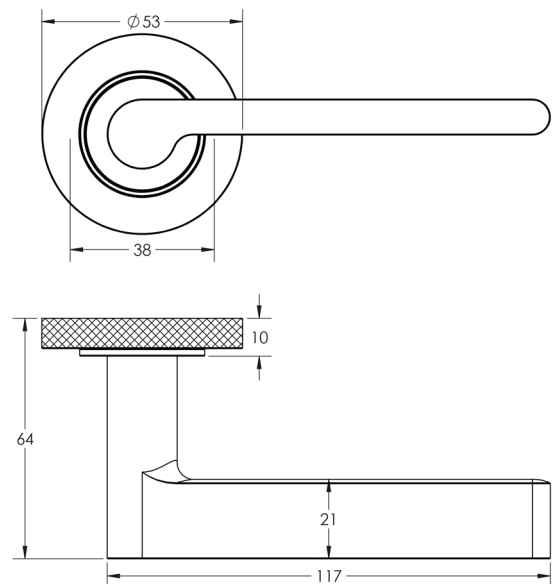

CODE

BUR15KIT5

DESCRIPTION

Lever On Rose

STANDARDS

PRODUCT SPECIFICATION

- 38mm centres
- Sprung
- Knurled rose
- Grade 4 corrosion
- Matt lacquered solid brass
- Back to back fixing recommended
- Suitable for doors 35-55mm

TECHNICAL DRAWING

FINISHES

- Antique Brass