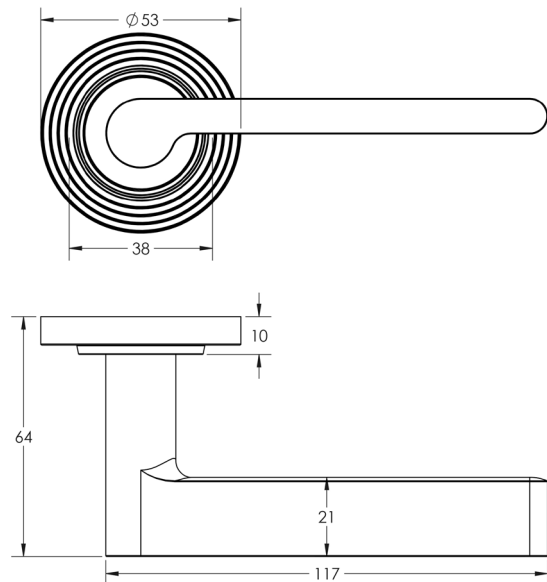

CODE

BUR15KIT4

DESCRIPTION

Lever On Rose

STANDARDS

PRODUCT SPECIFICATION

- 38mm centres
- Sprung
- Reeded rose
- Grade 4 corrosion
- Matt lacquered solid brass
- Back to back fixing recommended
- Suitable for doors 35-55mm

TECHNICAL DRAWING

FINISHES

- Antique Brass