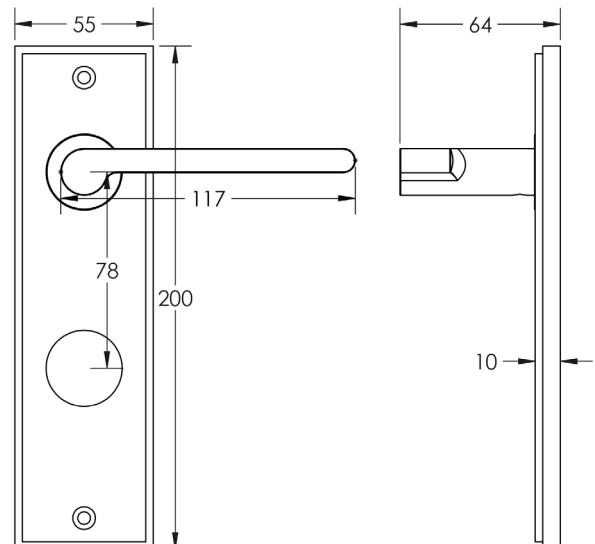

CODE

BUR15KIT325

DESCRIPTION

Lever On Plate

STANDARDS

PRODUCT SPECIFICATION

- 38mm centres
- Sprung
- Din bathroom plate
- Grade 4 corrosion
- Matt lacquered solid brass
- Back to back fixing recommended
- Suitable for doors 35-55mm

TECHNICAL DRAWING

FINISHES

- Satin Nickel