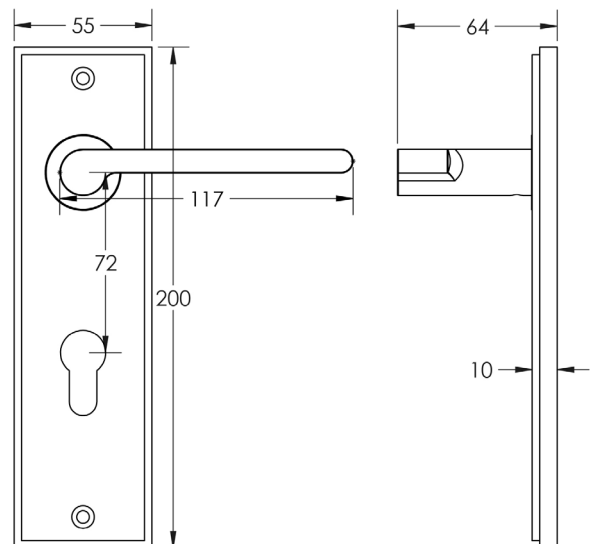

TECHNICAL DRAWING