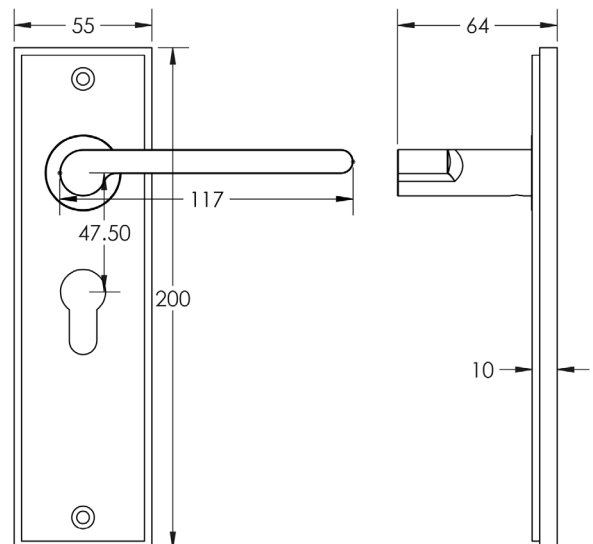

CODE

BUR15KIT323

DESCRIPTION

Lever On Plate

STANDARDS

PRODUCT SPECIFICATION

- 38mm centres
- Sprung
- Euro lock plate
- Grade 4 corrosion
- Matt lacquered solid brass
- Back to back fixing recommended
- Suitable for doors 35-55mm

TECHNICAL DRAWING

FINISHES

- Satin Nickel