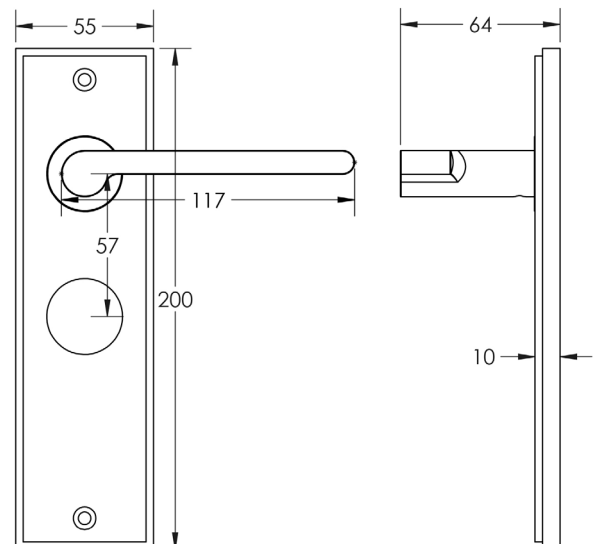

CODE

BUR15KIT322

DESCRIPTION

Lever On Plate

STANDARDS

PRODUCT SPECIFICATION

- 38mm centres
- Sprung
- Bathroom plate
- Grade 4 corrosion
- Matt lacquered solid brass
- Back to back fixing recommended
- Suitable for doors 35-55mm

TECHNICAL DRAWING

FINISHES

- Satin Nickel