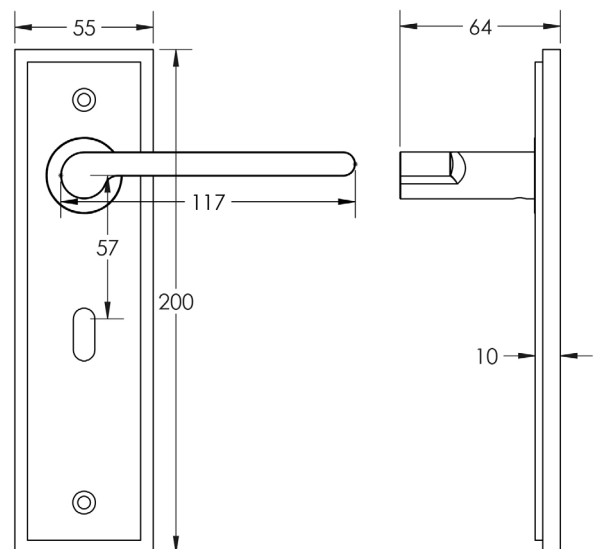

CODE

BUR15KIT321

DESCRIPTION

Lever On Plate

STANDARDS

PRODUCT SPECIFICATION

- 38mm centres
- Sprung
- Lock plate
- Grade 4 corrosion
- Matt lacquered solid brass
- Back to back fixing recommended
- Suitable for doors 35-55mm

TECHNICAL DRAWING

FINISHES

- Satin Nickel