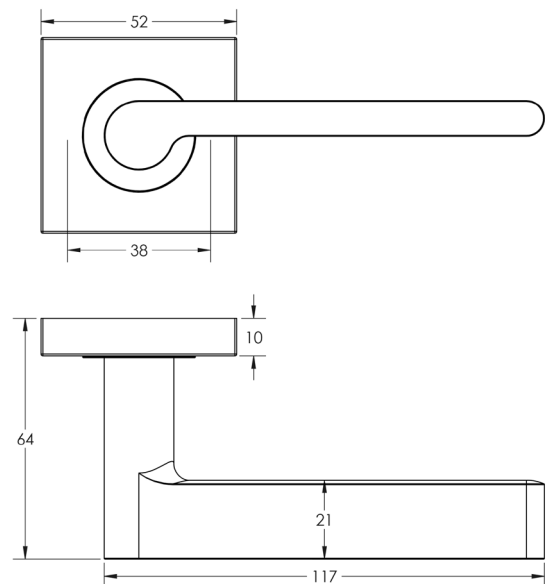

CODE

BUR15KIT318

DESCRIPTION

Lever On Rose

STANDARDS

PRODUCT SPECIFICATION

- 38mm centres
- Sprung
- Square plain rose
- Grade 4 corrosion
- Matt lacquered solid brass
- Back to back fixing recommended
- Suitable for doors 35-55mm

TECHNICAL DRAWING

FINISHES

- Satin Nickel