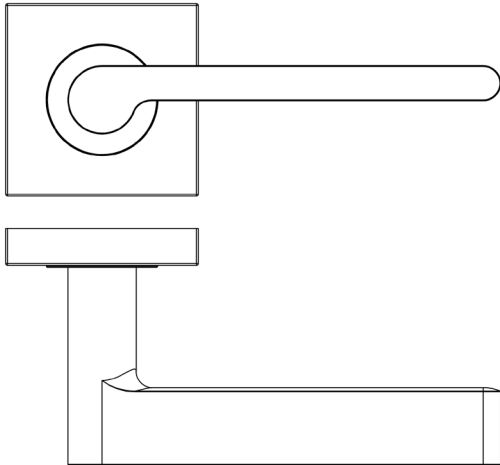

CODE

BUR15KIT318

DESCRIPTION

Lever On Rose

STANDARDS

PRODUCT SPECIFICATION

- 38mm centres
- Sprung
- Square plain rose
- Grade 4 corrosion
- Matt lacquered solid brass
- Back to back fixing recommended
- Suitable for doors 35-55mm

TECHNICAL DRAWING

FINISHES

- Satin Nickel