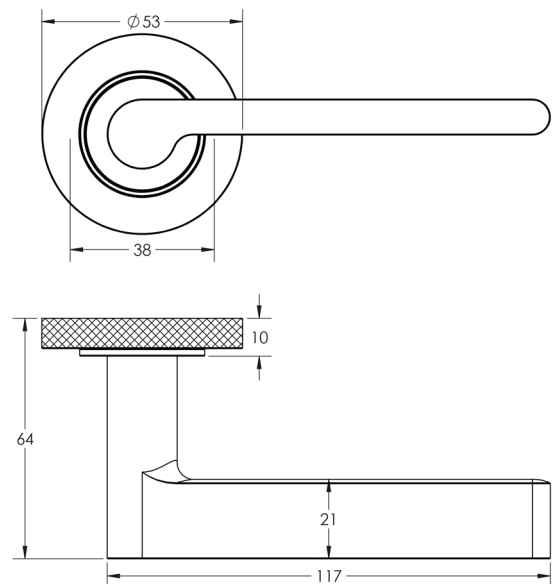

TECHNICAL DRAWING