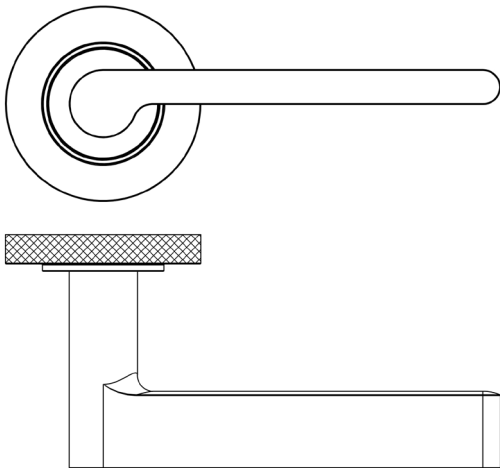

### DESCRIPTION

**Lever On Rose**

### PRODUCT SPECIFICATION

- 38mm centres
- Sprung
- Knurled rose
- Grade 4 corrosion
- Matt lacquered solid brass
- Back to back fixing recommended
- Suitable for doors 35-55mm