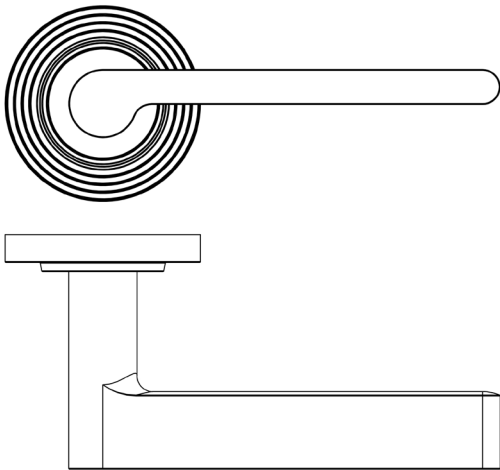

### DESCRIPTION

**Lever On Rose**

### PRODUCT SPECIFICATION

- 38mm centres
- Sprung
- Reeded rose
- Grade 4 corrosion
- Matt lacquered solid brass
- Back to back fixing recommended
- Suitable for doors 35-55mm