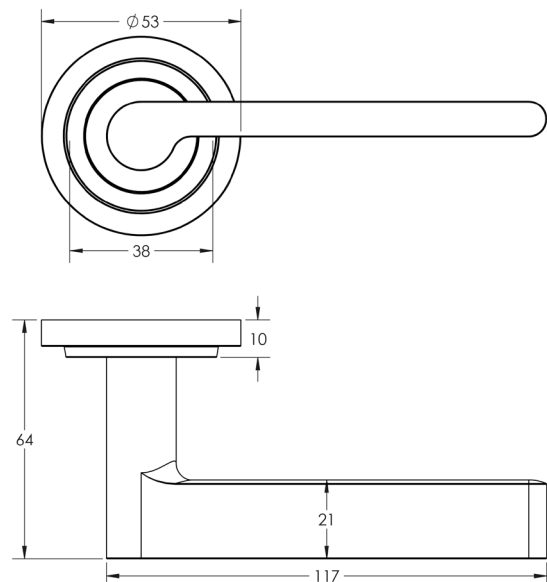

CODE

BUR15KIT315

DESCRIPTION

Lever On Rose

STANDARDS

PRODUCT SPECIFICATION

- 38mm centres
- Sprung
- Stepped rose
- Grade 4 corrosion
- Matt lacquered solid brass
- Back to back fixing recommended
- Suitable for doors 35-55mm

TECHNICAL DRAWING

FINISHES

- Satin Nickel