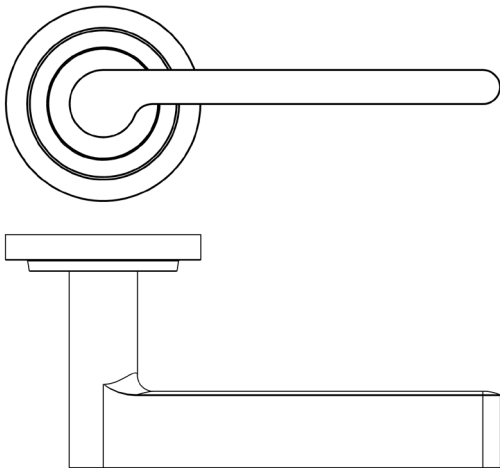

CODE

BUR15KIT315

DESCRIPTION

Lever On Rose

STANDARDS

PRODUCT SPECIFICATION

- 38mm centres
- Sprung
- Stepped rose
- Grade 4 corrosion
- Matt lacquered solid brass
- Back to back fixing recommended
- Suitable for doors 35-55mm

TECHNICAL DRAWING

FINISHES

- Satin Nickel