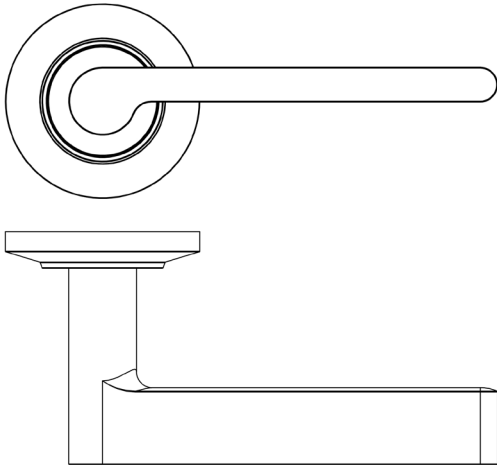

### DESCRIPTION

**Lever On Rose**

### PRODUCT SPECIFICATION

- 38mm centres
- Sprung
- Chamfered rose
- Grade 4 corrosion
- Matt lacquered solid brass
- Back to back fixing recommended
- Suitable for doors 35-55mm