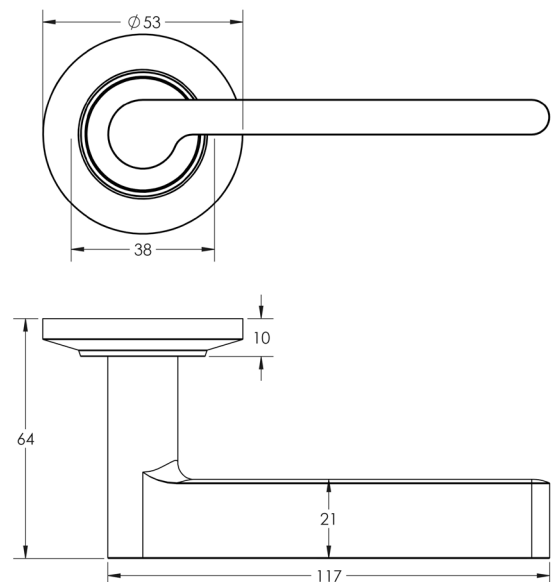

TECHNICAL DRAWING