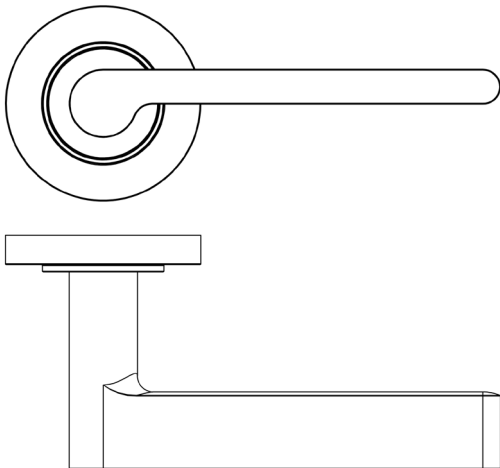

CODE

BUR15KIT313

DESCRIPTION

Lever On Rose

STANDARDS

PRODUCT SPECIFICATION

- 38mm centres
- Sprung
- Plain rose
- Grade 4 corrosion
- Matt lacquered solid brass
- Back to back fixing recommended
- Suitable for doors 35-55mm

TECHNICAL DRAWING

FINISHES

- Satin Nickel