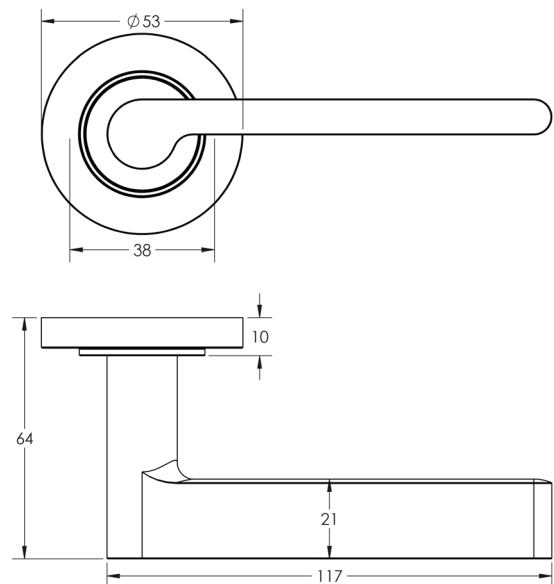

CODE

BUR15KIT313

DESCRIPTION

Lever On Rose

STANDARDS

PRODUCT SPECIFICATION

- 38mm centres
- Sprung
- Plain rose
- Grade 4 corrosion
- Matt lacquered solid brass
- Back to back fixing recommended
- Suitable for doors 35-55mm

TECHNICAL DRAWING

FINISHES

- Satin Nickel