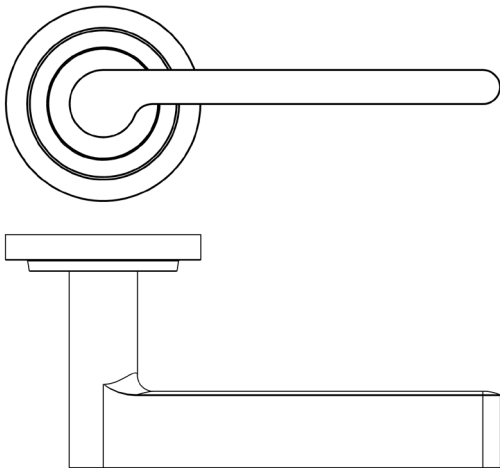

CODE

BUR15KIT3

DESCRIPTION

Lever On Rose

STANDARDS

PRODUCT SPECIFICATION

- 38mm centres
- Sprung
- Stepped rose
- Grade 4 corrosion
- Matt lacquered solid brass
- Back to back fixing recommended
- Suitable for doors 35-55mm

TECHNICAL DRAWING

FINISHES

- Antique Brass