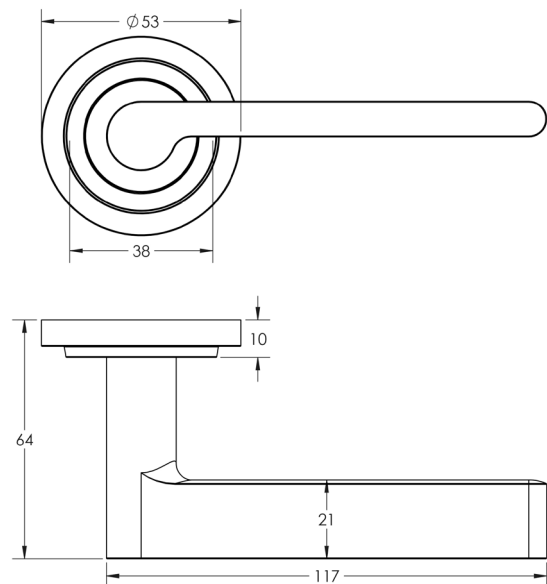

CODE

BUR15KIT3

DESCRIPTION

Lever On Rose

STANDARDS

PRODUCT SPECIFICATION

- 38mm centres
- Sprung
- Stepped rose
- Grade 4 corrosion
- Matt lacquered solid brass
- Back to back fixing recommended
- Suitable for doors 35-55mm

TECHNICAL DRAWING

FINISHES

- Antique Brass