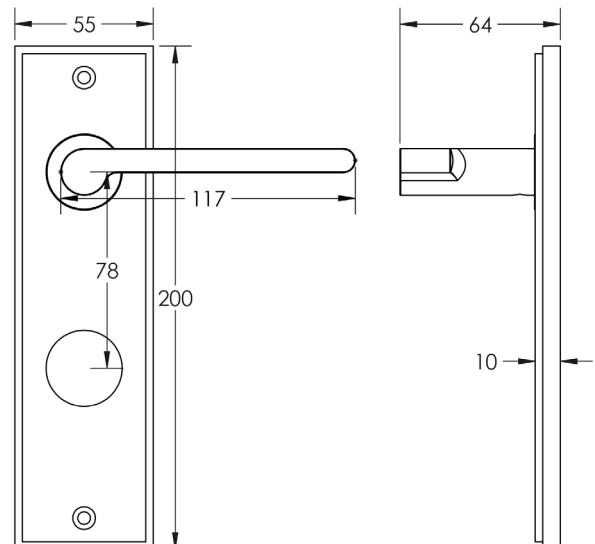

CODE

BUR15KIT247

DESCRIPTION

Lever On Plate

STANDARDS

PRODUCT SPECIFICATION

- 38mm centres
- Sprung
- Din bathroom plate
- Grade 4 corrosion
- Matt lacquered solid brass
- Back to back fixing recommended
- Suitable for doors 35-55mm

TECHNICAL DRAWING

FINISHES

- Satin Brass