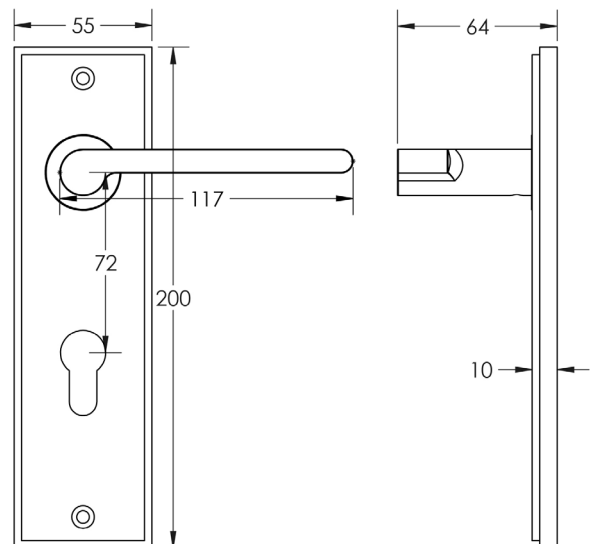

CODE

BUR15KIT246

DESCRIPTION

Lever On Plate

STANDARDS

PRODUCT SPECIFICATION

- 38mm centres
- Sprung
- Din euro lock plate
- Grade 4 corrosion
- Matt lacquered solid brass
- Back to back fixing recommended
- Suitable for doors 35-55mm

TECHNICAL DRAWING

FINISHES

- Satin Brass