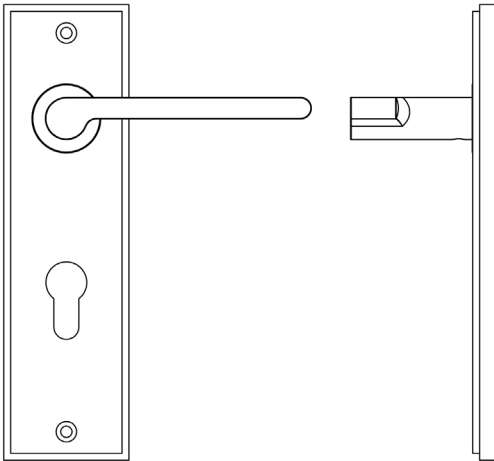

CODE

BUR15KIT246

DESCRIPTION

Lever On Plate

STANDARDS

PRODUCT SPECIFICATION

- 38mm centres
- Sprung
- Din euro lock plate
- Grade 4 corrosion
- Matt lacquered solid brass
- Back to back fixing recommended
- Suitable for doors 35-55mm

TECHNICAL DRAWING

FINISHES

- Satin Brass