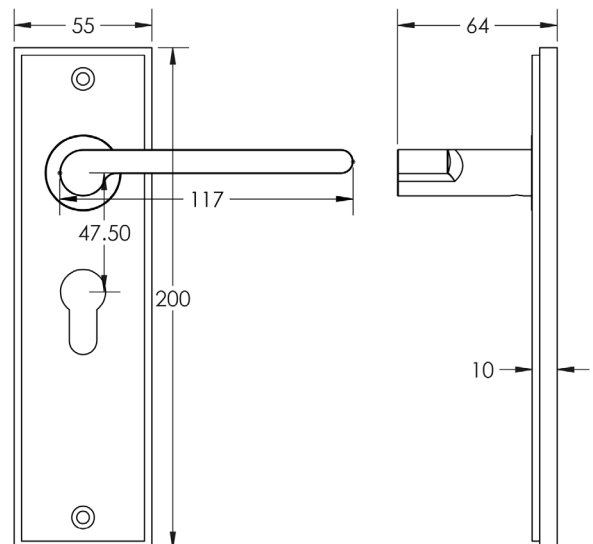

CODE

BUR15KIT245

DESCRIPTION

Lever On Plate

STANDARDS

PRODUCT SPECIFICATION

- 38mm centres
- Sprung
- Euro lock plate
- Grade 4 corrosion
- Matt lacquered solid brass
- Back to back fixing recommended
- Suitable for doors 35-55mm

TECHNICAL DRAWING

FINISHES

- Satin Brass