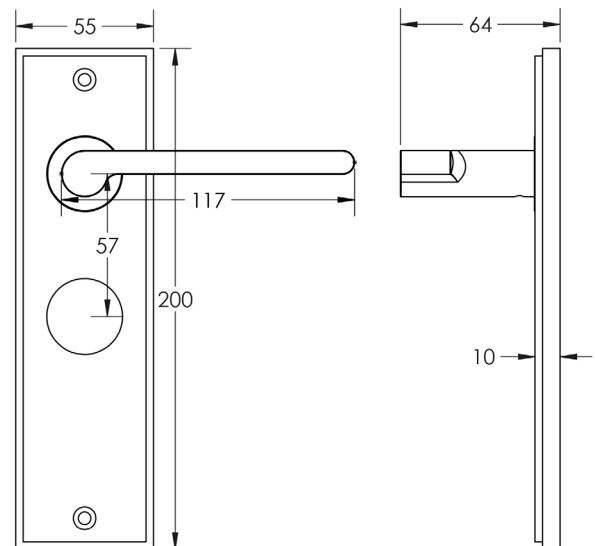

CODE

BUR15KIT244

DESCRIPTION

Lever On Plate

STANDARDS

PRODUCT SPECIFICATION

- 38mm centres
- Sprung
- Bathroom plate
- Grade 4 corrosion
- Matt lacquered solid brass
- Back to back fixing recommended
- Suitable for doors 35-55mm

TECHNICAL DRAWING

FINISHES

- Satin Brass